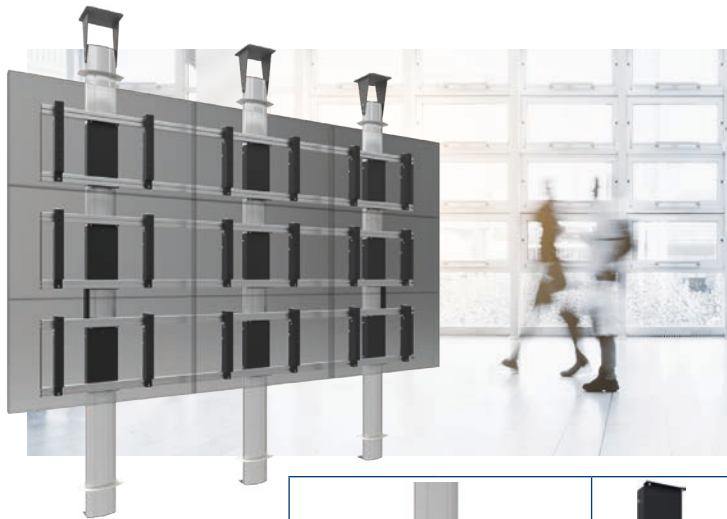

VIDEOWALLS

VideoWall 4: Fixed floor + ceiling mounted configurations

+ Accessories

See from page 94

i Other info

Other lengths on request