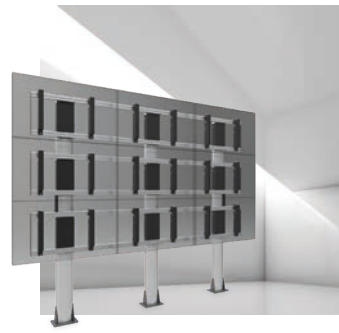

VIDEOWALLS

From wall, to floor and ceiling mounted

A challenge when mounting a row of displays or a matrix configuration (compared to a single display installation) to a wall is that the larger the mounting surface the more chances of the wall not being 100% evened. Not to worry: the VideoWall mount serves as a completely level mounting surface to which the screens can be installed. Thanks to its aluminium profiles, the mounting challenge, to properly align the displays horizontally as well as vertically and in depth, is met.

VIDEOWALLS

Floor mounted

SmartMetals offers 6 different floor mounted VideoWalls as can be seen in the pictures below.

All VideoWall solutions have their own maximum horizontal and vertical rows of displays; depending on size, weight and distance from floor to bottom first row of screens. In this catalogue we present the most popular configurations of each solution, with variations in mounting arms for the displays (explained in the previous chapter).

If you need a different VideoWall configuration, please do not hesitate to contact us to help with your enquiry.

VIDEOWALL 1

With large base plates
free standing on the floor

VIDEOWALL 2

With small base plates
fixed mounted on the floor