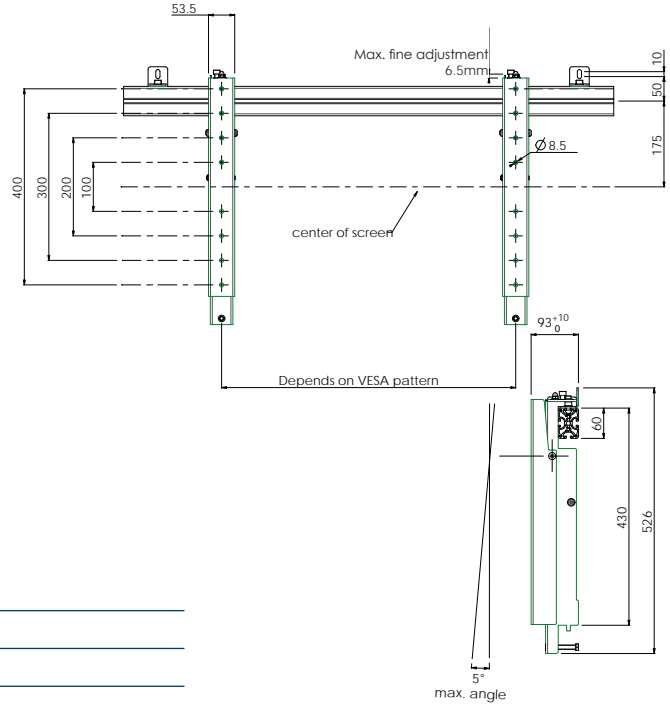

VIDEOWALLS

From wall, to floor and ceiling mounted

A challenge when mounting a row of displays or a matrix configuration (compared to a single display installation) to a wall is that the larger the mounting surface the more chances of the wall not being 100% evened. Not to worry: the VideoWall mount serves as a completely level mounting surface to which the screens can be installed. Thanks to its aluminium profiles, the mounting challenge, to properly align the displays horizontally as well as vertically and in depth, is met.

VIDEOWALLS

How it works - the components of a wall mounted VideoWall

172.0080 Wall bracket

172.0010-50 Aluminium profile

172.0100 Mounting arms

172.0200 Mounting arms

172.0300 Mounting arms

VIDEOWALL -
SET OF MOUNTING ARMS
PUSH TO OPEN

🎨	Colour	●
⚖️	Max. load	80 kg
📏	Max. inch	From 46 inch
🖼️	Position	Landscape & Portrait
📐	VESA	Max. 800 x 400

Article code
172.0100

VIDEOWALLS

Wall mounted

VIDEOWALL - SET OF MOUNTING ARMS ALIGNMENT MECHANISM

VIDEOWALLS

Floor mounted

SmartMetals offers 6 different floor mounted VideoWalls as can be seen in the pictures below.

All VideoWall solutions have their own maximum horizontal and vertical rows of displays; depending on size, weight and distance from floor to bottom first row of screens. In this catalogue we present the most popular configurations of each solution, with variations in mounting arms for the displays (explained in the previous chapter).