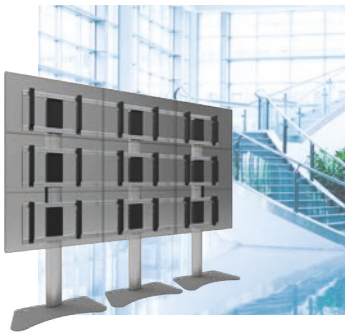

VIDEOWALLS

Floor mounted

SmartMetals offers 6 different floor mounted VideoWalls as can be seen in the pictures below.

All VideoWall solutions have their own maximum horizontal and vertical rows of displays; depending on size, weight and distance from floor to bottom first row of screens. In this catalogue we present the most popular configurations of each solution, with variations in mounting arms for the displays (explained in the previous chapter).

Composition of the article code: **VW1.12246-080**

↓ ↓ ↓ ↓ ↓
1 2 3 4 5

1.	VW 1-6	type VideoWall
2.	1-2- or 3	type mounting arm 172.0100 / 172.0200 / 172.0300
3.	11, 22, 33 or 54	display configuration: 2 x 2, 3 x 3 or 4 x 2
4.	46, 55 or 60	inch size
5.	-080	distance in cm between floor to bottom first row of screens

If you need a different VideoWall configuration, please do not hesitate to contact us to help with your enquiry.

VIDEOWALL 1

With large base plates
free standing on the floor