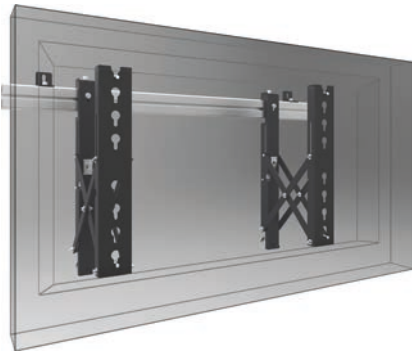

VIDEOWALLS

From wall, to floor and ceiling mounted

A challenge when mounting a row of displays or a matrix configuration (compared to a single display installation) to a wall is that the larger the mounting surface the more chances of the wall not being 100% evened. Not to worry: the VideoWall mount serves as a completely level mounting surface to which the screens can be installed. Thanks to its aluminium profiles, the mounting challenge, to properly align the displays horizontally as well as vertically and in depth, is met.

BENEFITS

- ✓ Easy installation and adjustment
- ✓ For landscape and portrait
- ✓ Solve your mounting problems when the surface is not 100% levelled
- ✓ Push to open mounts for easy and quick service access
- ✓ Custom made solutions possible, even in curved configuration

VIDEOWALLS

How it works - the components of a wall mounted VideoWall

172.0080 Wall bracket

172.0010-50 Aluminium profile

172.0100 Mounting arms

172.0200 Mounting arms

172.0300 Mounting arms

VIDEOWALL -
SET OF MOUNTING ARMS
PUSH TO OPEN

VIDEOWALLS

Floor mounted

SmartMetals offers 6 different floor mounted VideoWalls as can be seen in the pictures below.

All VideoWall solutions have their own maximum horizontal and vertical rows of displays; depending on size, weight and distance from floor to bottom first row of screens. In this catalogue we present the most popular configurations of each solution, with variations in mounting arms for the displays (explained in the previous chapter).