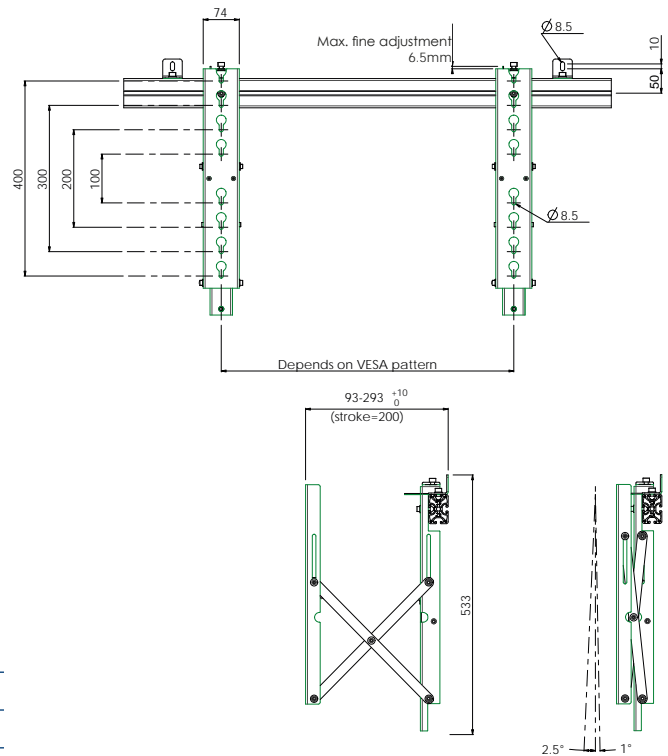

VIDEOWALLS

From wall, to floor and ceiling mounted

A challenge when mounting a row of displays or a matrix configuration (compared to a single display installation) to a wall is that the larger the mounting surface the more chances of the wall not being 100% evened. Not to worry: the VideoWall mount serves as a completely level mounting surface to which the screens can be installed. Thanks to its aluminium profiles, the mounting challenge, to properly align the displays horizontally as well as vertically and in depth, is met.

VIDEOWALLS

How it works - the components of a wall mounted VideoWall

172.0080 Wall bracket

172.0010-50 Aluminium profile

172.0100 Mounting arms

172.0200 Mounting arms

172.0300 Mounting arms

VIDEOWALL -
SET OF MOUNTING ARMS
PUSH TO OPEN

🎨	Colour	●
⚖️	Max. load	80 kg
📏	Max. inch	From 46 inch
🖼️	Position	Landscape & Portrait
📐	VESA	Max. 800 x 400

Article code
172.0100

VIDEOWALLS

Wall mounted

VIDEOWALL - SET OF MOUNTING ARMS ALIGNMENT MECHANISM