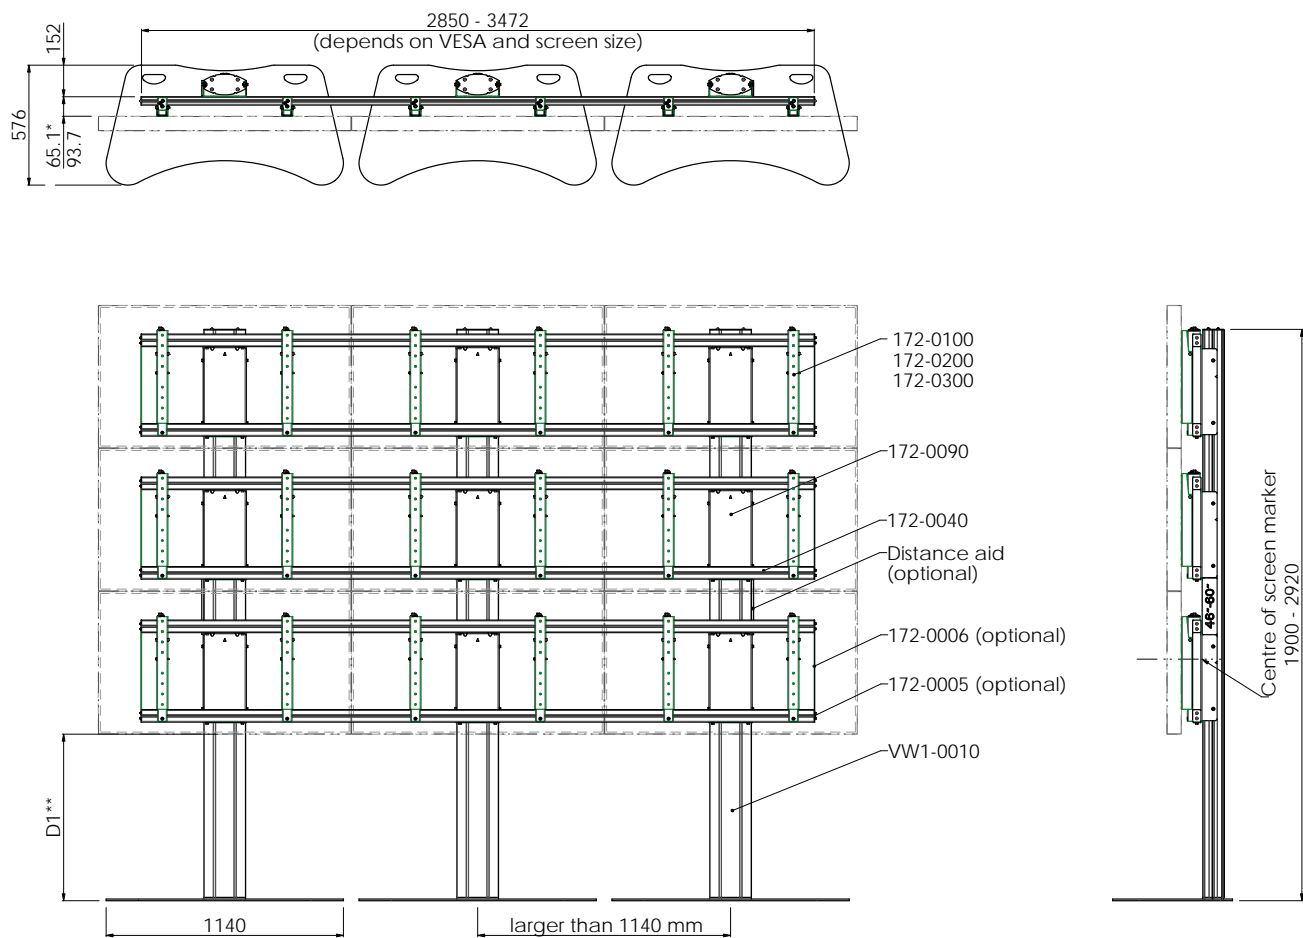

SmartMetals has a technical drawing available of all VideoWall solutions in a 3x3 configuration. We can create a custom technical drawing of the VideoWall of your choice. Ask us for more information.