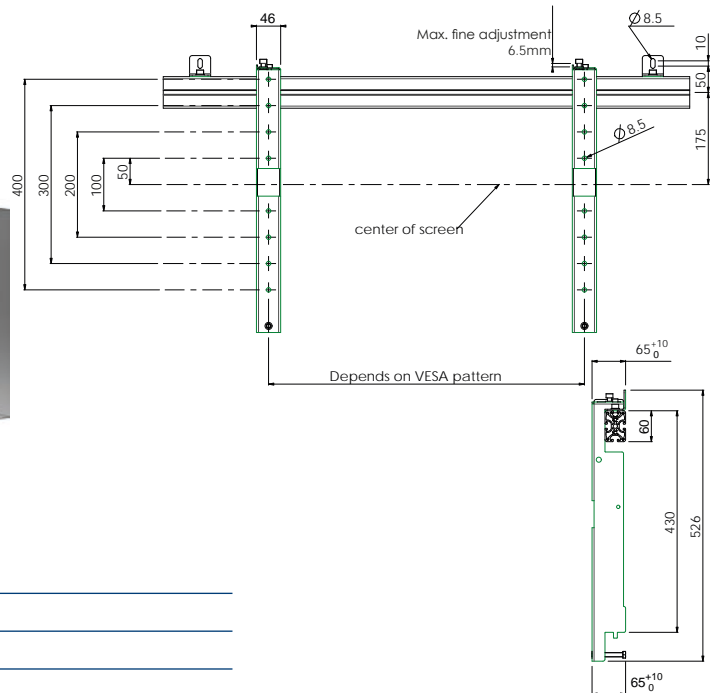

VIDEOWALL - SET OF MOUNTING ARMS ECONOMY VERSION

	Colour	●
	Max. load	80 kg
	Max. inch	From 46 inch
	Position	Landscape & Portrait
	VESA	Max. 800 x 400

Article code

172.0300